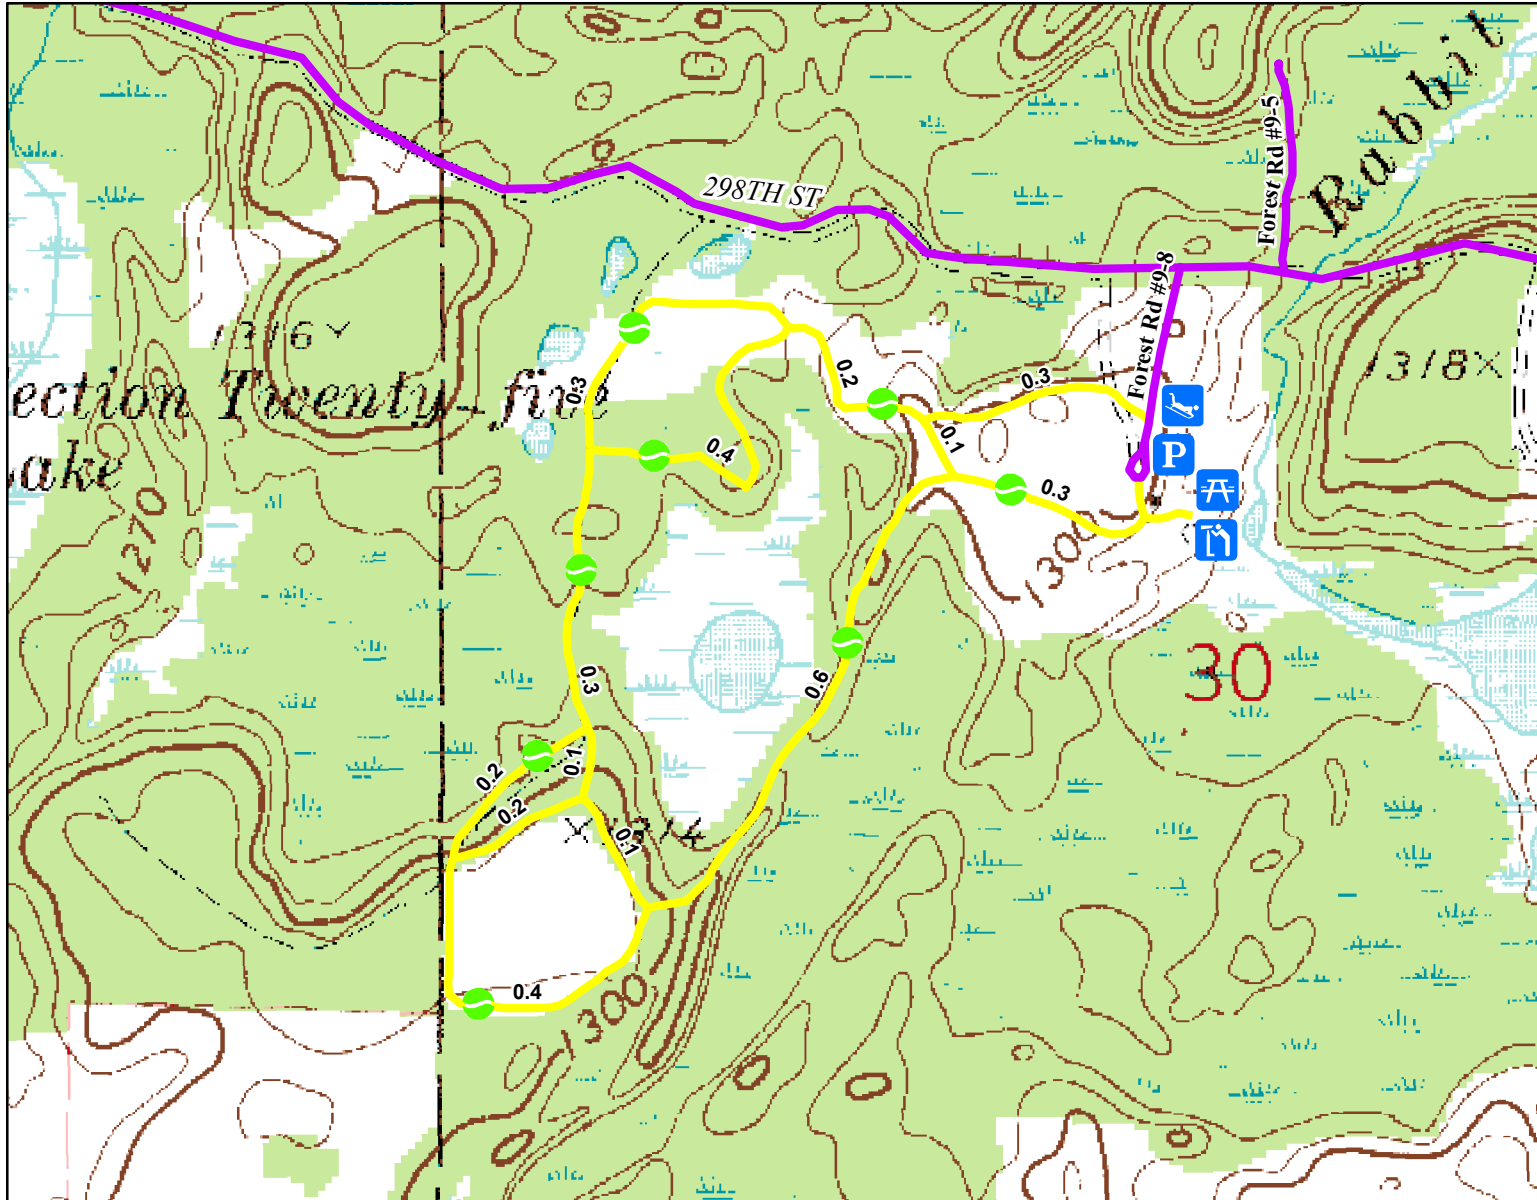

# Vispo Cross-Country Ski Trail & Sledding Hill

3.5 Km (2.1 Mi.)

10' Elevation Contour Interval

Trail is located approximately 13 miles Southeast of Aitkin, 1.5 miles West of State Hwy 47 on 298th St.

- Parking
- Picnic Area
- Overlook
- Sledding Hill
- Classic Skiing Only
- Maintained Road
- Easy

Distances shown are in kilometers.

Trail provided and maintained by the Aitkin County Land Department.

Author: DH  
Date: 1/21/2014

Please stay on designated trails and respect private property.

For additional information please contact:  
Aitkin County Land Department @ 218-927-7364  
aclcd@co.aitkin.mn.us  
www.co.aitkin.mn.us